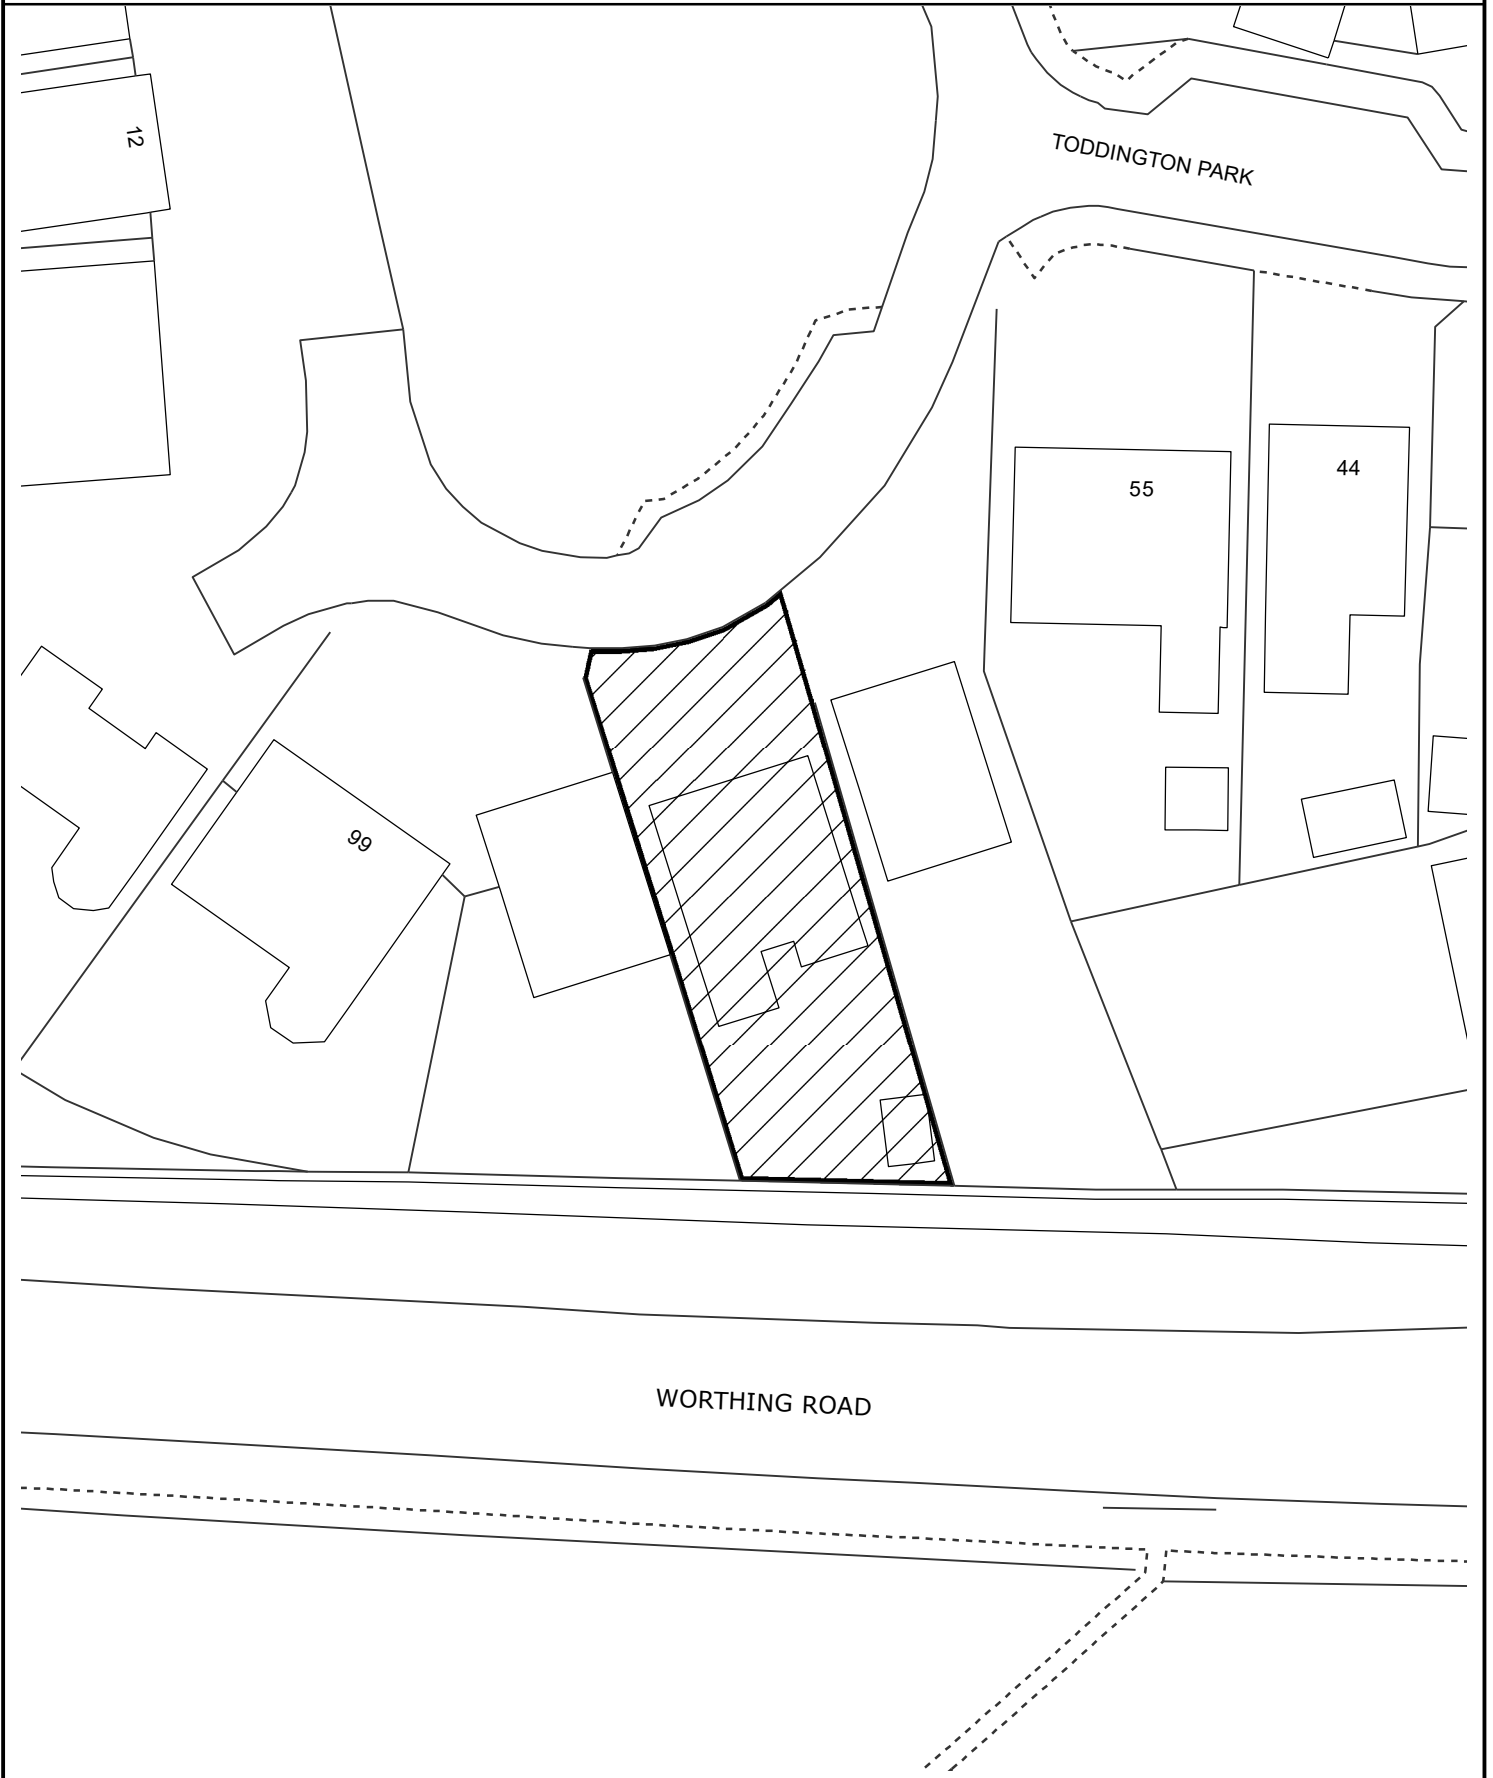

PROPERTY & ASSETS

7 Toddington Park, Littlehampton

Reproduced from or based upon the 2021 Ordnance Survey mapping with the permission of the Controller of HMSO (c) Crown Copyright reserved. Unauthorised production infringes Crown Copyright and may lead to prosecution. WSCC Licence 100023447.

PLAN FOR IDENTIFICATION ONLY

Not to Scale

Property & Assets Directorate